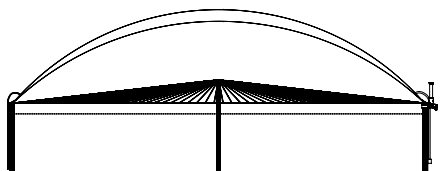

Environmentally Friendly, Long Lasting Weatherproof Covers

Compatible with the Storth Enamelled Steel Storage Tanks and Concrete Storage Tanks.

Made exclusively from high grade materials.

High-tech, fabric-reinforced PVC membranes with minimum weight per 900g per m², outer face coated to reduce susceptibility to soiling; high tear resistance of 4,200 + 4,000N per 5 cm, low gas permeability, high UV stability.

- Built to BS standard.
- Diameter up to 50m available.
- Central column available in hardwood or stainless steel.
- Reduction of gas and ammonia emissions by over 95%.
- Retention of nitrogen content of liquid manure.
- Prevention of water infiltration, meaning full storage capacity is maintained.
- Minimum expected service life of 15 years.
- Easy to maintain.
- Close weld straps for extra strength.

Options available:

- Weatherproof Silo Cover
- Silo Cover Gas-Tight
- Silo Cover with Gas-Tight Lung
- Double Membrane Roof

Covertec Double Membrane Roof